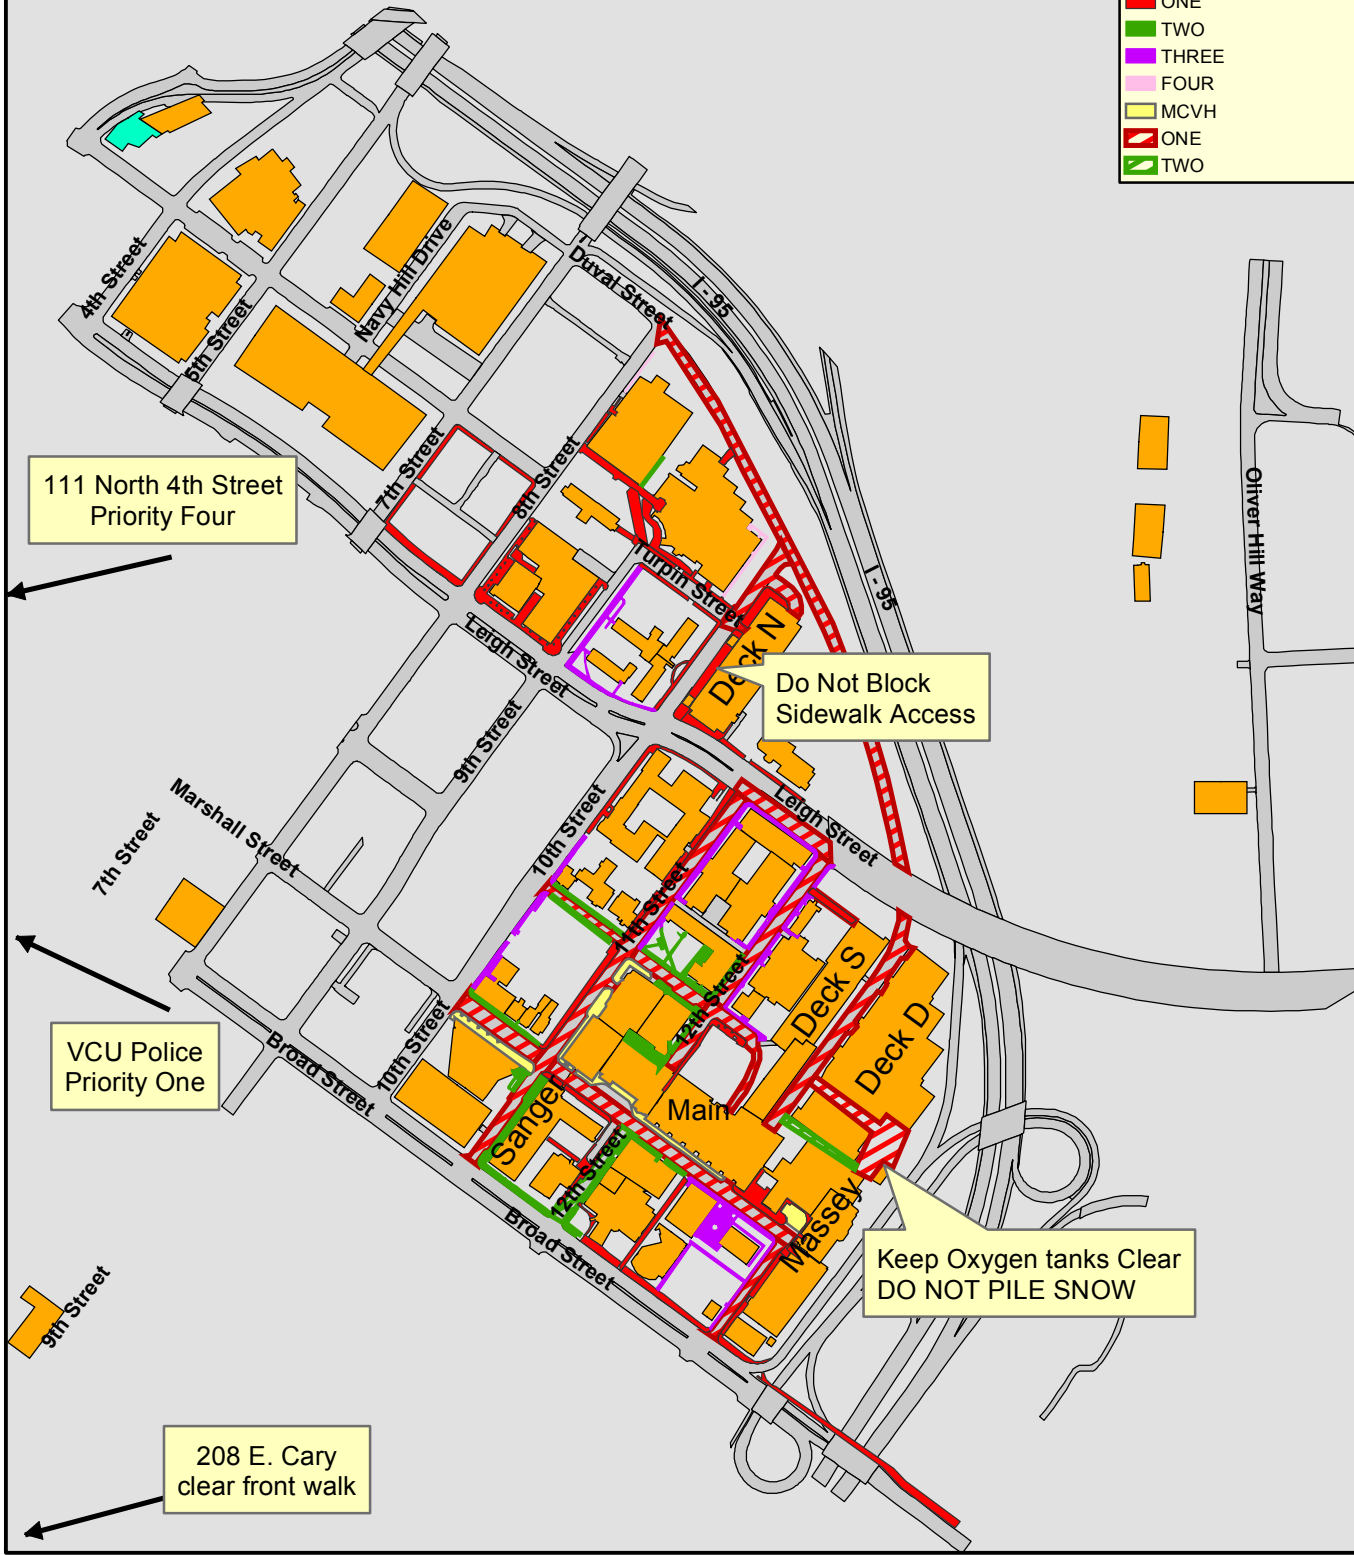

**Legend**

-  MPC campus snow roads
- Monroe Park Campus Sidewalks Snow Removal Priorities**
-  ONE
-  TWO
-  THREE
-  FOUR

Date: 1/20/2016

**Monroe Park Campus  
Snow Removal / Ice Control  
Priority Sidewalks and Vehicular Access**

**Legend**

**MCV Campus Sidewalks**

**Snow Removal Priorities**

- ONE
- TWO
- THREE
- FOUR
- MCVH
- ONE
- TWO

Date: 12/7/2015

**MCV Campus  
Snow Removal / Ice Control Priorities  
Sidewalks**